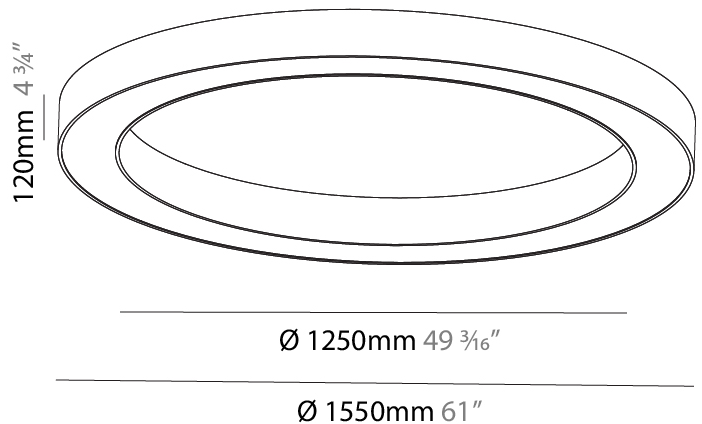

1. To build a product code in our configurator select the specify button on the base model # product page
2. To build a manual product code on this datasheet choose from the options listed below in blue font and add the suffix to the base model #

GENERAL

Series: Glorious
Subseries: Glorious
Brand: Prolicht
Division: Architectural
Mounting Type: Surface
Mounting Location: Ceiling
Subcategory: Ambient

PHYSICAL

Shape: Round
Diameter (mm): 1550
Diameter (in): 61
Height (mm): 120
Height (in): 4 3/4
Light Distribution: Direct
Weight (kg): 15.706
Weight (lbs): 34.55
Diffuser: PMMA - Opal or Micro-Prism
Fixture Finish: SSR / BKV / CWI / CRY / HAB / LAG / UFT / ITA / RUA / RUR / MIC / FTG / MYG / TWT / LOD / PUS / FRO / FUP / KIA / POP / BLS / SPG / MEY / GOH / GUM / CHC / COM / ABZ / JAG / OBR / MOS / ROR
Fixture Material: Aluminum

ELECTRICAL

Lamp Type: LED (Zhaga Standard)
Input Wattage (W): 75
Total Output Wattage (W): 60 / 48 (3500K)
Dimming: Non-Dimming / Phase Dimming (120Vac only) / 0-10V Dimming
Driver Included: Yes
Driver Location: Integrated
Driver Type: Constant Current - 120 / 277Vac
Driver Class: Class 2
Input Voltage (V): 120 - 277
Constant Current (MA): 350 / 700/800 (3500K)

LED

Color Temperature (°K): 3000 / 3500 / 4000
Max. Delivered Lumen (lm): 6920 / 7164 / 7310
CRI: >80 CRI
Efficiency (%): 65
Lamp Life (hrs): 50000

OPTICAL

RATINGS AND CERTIFICATIONS

Certified By: Certified for North American Standards
IP rating: IP20