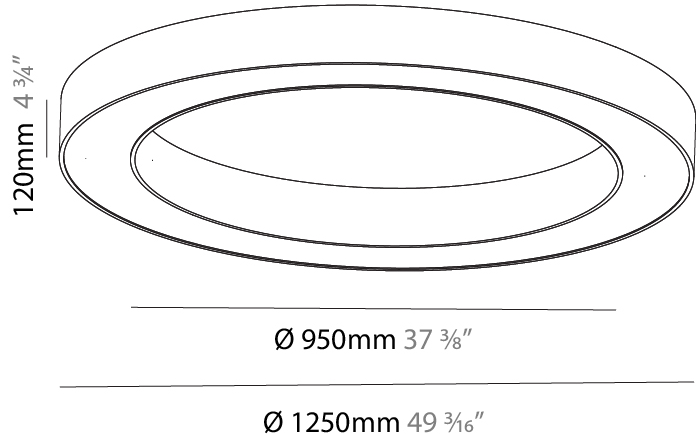

1. To build a product code in our configurator select the specify button on the base model # product page
2. To build a manual product code on this datasheet choose from the options listed below in blue font and add the suffix to the base model #

GENERAL

Series: Glorious
Subseries: Glorious
Brand: Prolicht
Division: Architectural
Mounting Type: Surface
Mounting Location: Ceiling
Subcategory: Ambient

PHYSICAL

Shape: Round
Diameter (mm): 1250
Diameter (in): 49 ³/₁₆
Height (mm): 120
Height (in): 4 ³/₄
Light Distribution: Direct
Weight (kg): 12.465
Weight (lbs): 27.42
Diffuser: PMMA - Opal or Micro-Prism
Fixture Finish: SSR / BKV / CWI / CRY / HAB / LAG / UFT / ITA / RUA / RUR / MIC / FTG / MYG / TWT / LOD / PUS / FRO / FUP / KIA / POP / BLS / SPG / MEY / GOH / GUM / CHC / COM / ABZ / JAG / OBR / MOS / ROR
Fixture Material: Aluminum

ELECTRICAL

Lamp Type: LED (Zhaga Standard)
Input Wattage (W): 60
Total Output Wattage (W): 48 / 38.4 (3500K)
Dimming: Non-Dimming / Phase Dimming (120Vac only) / 0-10V Dimming
Driver Included: Yes
Driver Location: Integrated
Driver Type: Constant Current - 120 / 277Vac
Driver Class: Class 2
Input Voltage (V): 120 - 277
Constant Current (MA): 350 / 1200 (3500K)

LED

Color Temperature (°K): 3000 / 3500 / 4000
Max. Delivered Lumen (lm): 5540 / 5733 / 5850
CRI: >80 CRI
Efficiency (%): 65
Lamp Life (hrs): 50000

OPTICAL

RATINGS AND CERTIFICATIONS

Certified By: Certified for North American Standards
IP rating: IP20